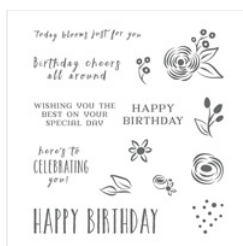

Supply List

Susan Campfield
(651) 653-2208
suestampfield@gmail.com
www.suestampfield.com

[Floral Essence Bundle - 151055](#)

[Perennial Essence Designer Series Paper - 149100](#)

[Perennial Birthday Cling-Mount Stamp Set - 151240](#)

[Leaf Punch - 144667](#)

[Whisper White 8-1/2" X 11" Thick Cardstock - 140272](#)

[Pretty Peacock 8-1/2" X 11" Cardstock - 150880](#)

[Rich Razzleberry 8-1/2" X 11" Cardstock - 115316](#)

[Mossy Meadow 8-1/2" X 11" Cardstock - 133676](#)