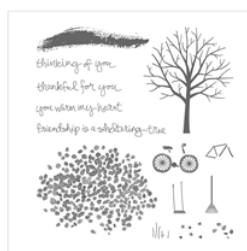

[Sheltering Tree Photopolymer Stamp Set - 137163](#)
Price: $25.00