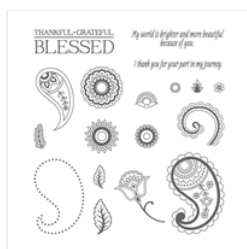

Supply List

Kim Jolley
417-396-5488

stampinartfully@gmail.com
www.stampinartfully.com

[Paisleys & Posies
Photopolymer
Stamp Set -
142196](#)

Price: $21.00