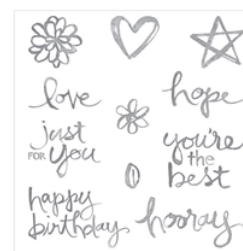

[Watercolor Words
Photopolymer
Stamp Set -
138702](#)

Price: $26.00