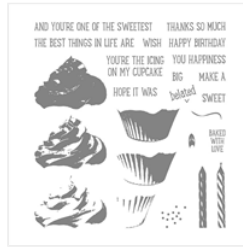

[Sweet Cupcake
Photopolymer
Stamp Set -
141498](#)

Price: $21.00