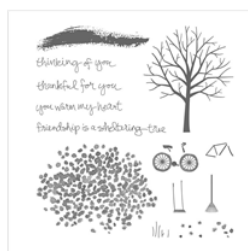

# Supply List

Place Order  
[alice\\_n\\_wunderland@hotmail.com](mailto:alice_n_wunderland@hotmail.com)

[Sheltering Tree  
Photopolymer  
Stamp Set -  
137163](#)

Price: \$32.00

[Smoky Slate 8-1/2"  
X 11" Cardstock -  
131202](#)