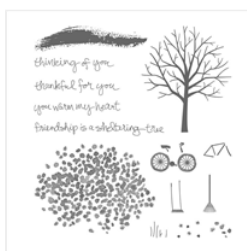

# Supply List

Place Order  
[alice\\_n\\_wunderland@hotmail.com](mailto:alice_n_wunderland@hotmail.com)

Sheltering Tree  
Photopolymer  
Stamp Set -  
137163

Price: \$32.00

Smoky Slate 8-1/2"  
X 11" Cardstock -  
131202

Price: \$12.75

Soft Sky 8-1/2" X  
11" Cardstock -  
131203

Price: \$10.00

Whisper White 8-  
1/2" X 11"  
Cardstock -  
100730

Price: \$13.25

Dazzling Details -  
124117

Price: \$3.25

Stampin'  
Dimensionals -  
104430