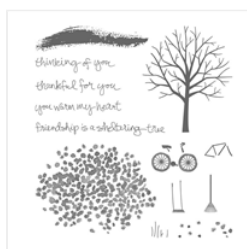

# Supply List

Place Order  
[alice\\_n\\_wunderland@hotmail.com](mailto:alice_n_wunderland@hotmail.com)

[Sheltering Tree  
Photopolymer  
Stamp Set -  
137163](#)

Price: \$32.00

[Smoky Slate 8-1/2"  
X 11" Cardstock -  
131202](#)