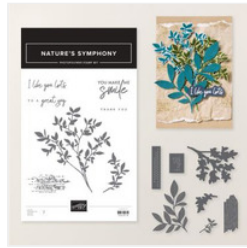

Supply List

Kathy Schmitt
<https://backyardstamper.com/>
backyardstamper@gmail.com
<https://kathyschmitt.stampinup.net/>

[Simply Beautiful Bundle \(English\) - 166965](#)

Price: \$55.75

[Nature's Symphony Bundle \(English\) - 166926](#)

Price: \$46.75

[Reason To Celebrate Stamp Set \(English\) - 166905](#)

Price: \$20.00

[With You In Mind Photopolymer Stamp Set \(English\) - 169063](#)

Price: \$20.00

[Fabulous Sayings Photopolymer Stamp Set \(English\) - 167972](#)

Price: \$5.00

[Textured Notes Dies - 165555](#)

Price: \$31.00

[Lovely & Beautiful 12" X 12" \(30.5 X 30.5 Cm\) Specialty Designer Series Paper - 166957](#)

Price: \$16.50

[Made With Love 12" X 12" \(30.5 X 30.5 Cm\) Designer Series Paper - 167054](#)