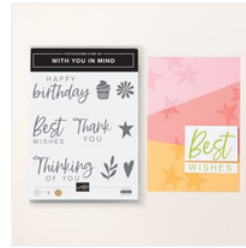

Supply List

Kathy Schmitt
<https://backyardstamper.com/>
backyardstamper@gmail.com
<https://kathyschmitt.stampinup.net/>

[Simply Beautiful Bundle \(English\) - 166965](#)

Price: \$55.75

[Nature's Symphony Bundle \(English\) - 166926](#)

Price: \$46.75

[Reason To Celebrate Stamp Set \(English\) - 166905](#)

Price: \$20.00

[With You In Mind Photopolymer Stamp Set \(English\) - 169063](#)

Price: \$20.00

[Fabulous Sayings Photopolymer Stamp Set \(English\) - 167972](#)