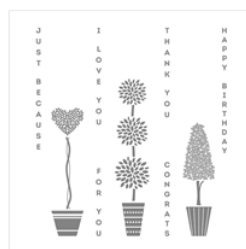

Supply List

Kim Quade
4026177955

kimgskards@gmail.com
www.kimplayswithpaper.com

[Party Pandas
Clear-Mount
Stamp Set -
147221](#)

Price: \$0.00

[Party Pandas
Wood-Mount
Stamp Set -
147218](#)

Price: \$0.00

[Vertical Greetings
Clear-Mount
Stamp Set -
141876](#)

Price: \$19.00

[Vertical Greetings
Wood-Mount
Stamp Set -
141873](#)

Price: \$27.00

[Tutti-Frutti 6" X 6"
\(15.2 X 15.2 Cm\)
Designer Series
Paper - 145606](#)

Price: \$10.00

[Tutti-Frutti
Adhesive-Backed
Sequins - 145609](#)