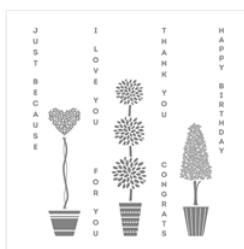

Supply List

Kim Quade
4026177955

kimgskards@gmail.com
www.kimplayswithpaper.com

[Party Pandas
Clear-Mount
Stamp Set -
147221](#)

Price: \$0.00

[Party Pandas
Wood-Mount
Stamp Set -
147218](#)

Price: \$0.00

[Vertical Greetings
Clear-Mount
Stamp Set -
141876](#)

Price: \$19.00

[Vertical Greetings
Wood-Mount
Stamp Set -
141873](#)

Price: \$27.00

[Tutti-Frutti 6" X 6"
\(15.2 X 15.2 Cm\)
Designer Series
Paper - 145606](#)

Price: \$10.00

[Tutti-Frutti
Adhesive-Backed
Sequins - 145609](#)