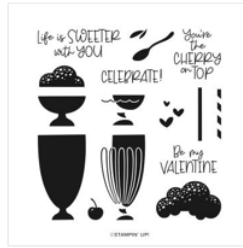

[Share A Milkshake Photopolymer Stamp Set (English) - 160394](#)

Price: $19.00