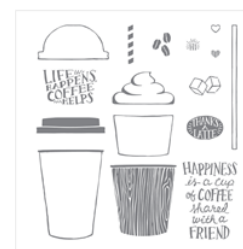

**Coffee Café
Photopolymer
Stamp Set -
143677**
Price: $21.00