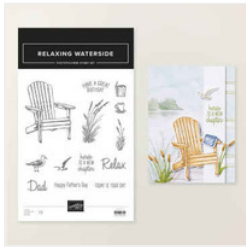

Waterside Retreat Card

Supply List

Susie Wood
(641) 660-2537

ds52wood@gmail.com

www.susiewood.stampinup.net

[Relaxing Waterside Photopolymer Stamp Set \(English\) - 167922](#)

Price: \$20.00

[Waterside Retreat 12" X 12" \(30.5 X 30.5 Cm\) Designer Series Paper - 167920](#)

Price: \$13.00

[Pool Party 8-1/2" X 11" Cardstock - 122924](#)

Price: \$14.00

[Basic White 8-1/2" X 11" Cardstock - 166780](#)

Price: \$14.00

[Rounded Rectangle Punch - 167880](#)

Price: \$25.00

[Pool Party Classic Stampin' Pad - 147107](#)