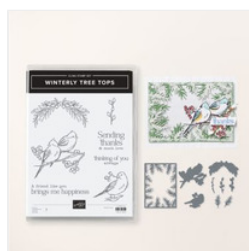

Supply List

Peggy Murwin

815-653-2216

peggymurwin@comcast.net

www.stampwithpeggy.com

[Winterly Tree Tops Bundle \(English\) - 164066](#)

Price: \$55.75

[Winterly Tree Tops Cling Stamp Set \(English\) - 164184](#)

Price: \$26.00

[Winterly Tree Tops Dies - 164065](#)

Price: \$36.00

[Nests Of Winter 12" X 12" \(30.5 X 30.5 Cm\) Designer Series Paper - 164183](#)

Price: \$12.50

[Lost Lagoon 8-1/2" X 11" Cardstock - 133679](#)