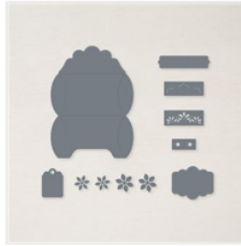

Price: \$7.50

[Basics Embossing Powders - 155554](#)

Price: \$18.00

Ready to Ride Designer Paper Cards & Pillowbox

Tami White

tami@stampwithtami.com

www.stampwithtami.com

Supply List

[Embossing
Additions Tool Kit -
159971](#)

Price: \$27.00

[Heat Tool - 129053](#)

Price: \$34.00

[Pretty Pillowbox
Dies - 156321](#)

Price: \$34.00

[Rectangle Stitched
Dies - 151820](#)

Price: \$35.00