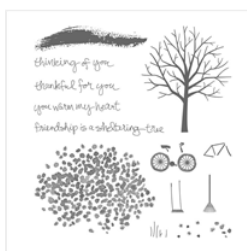

Supply List

Shannon Colon
TheIrishScrapper2011@gmail.com
TheIrishScrapper.com

Sheltering Tree
Photopolymer
Stamp Set -
137163