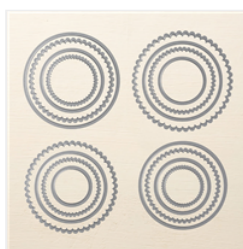

Supply List

Place Order

kthomas309@zoominternet.net

[Seasonal Layers Dies - 143751](#)

Price: \$33.00

[Waterfront Photopolymer Stamp Set \(En\) - 146386](#)

Price: \$17.00

[Layering Circles Dies - 141705](#)

Price: \$35.00

[Well Written Dies - 148534](#)

Price: \$40.00

[Come Sail Away Designer Series Paper - 149481](#)

Price: \$11.50

[Soft Suede 8-1/2" X 11" Cardstock - 115318](#)

Price: \$9.25

[Whisper White 8-1/2" X 11" Cardstock - 100730](#)