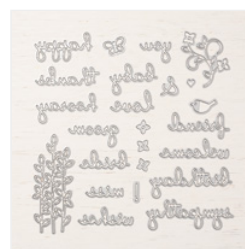

Supply List

Place Order

kthomas309@zoominternet.net

[Seasonal Layers Dies - 143751](#)

Price: \$33.00

[Waterfront Photopolymer Stamp Set \(En\) - 146386](#)

Price: \$17.00

[Layering Circles Dies - 141705](#)

Price: \$35.00

[Well Written Dies - 148534](#)

Price: \$40.00

[Come Sail Away Designer Series Paper - 149481](#)

Price: \$11.50

[Soft Suede 8-1/2" X 11" Cardstock - 115318](#)

Price: \$9.25

[Whisper White 8-1/2" X 11" Cardstock - 100730](#)