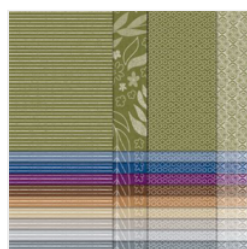

Supply List

Roberta Timmons

740-601-2396

StampwithRoberta@gmail.com

www.stampwithroberta.blogspot.com

[Tune In Bundle
\(English\) - 163637](#)

Price: \$41.25

[Neutrals 6" X 6"
\(15.2 X 15.2 Cm\)
Designer Series
Paper - 163773](#)

Price: \$12.50

[Basic Gray 8-1/2"
X 11" Cardstock -
121044](#)

Price: \$14.00

[Smoky Slate 8-1/2"
X 11" Cardstock -
131202](#)

Price: \$14.00

[Basic White 8-1/2"
X 11" Cardstock -
159276](#)

Price: \$13.00

[Tuxedo Black
Memento Ink Pad -
132708](#)