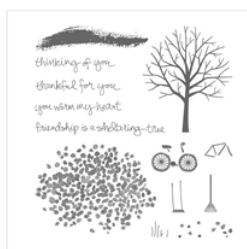

Supply List

Patti Dolan

patti@pspapercrafts.com

www.pspapercrafts.com

[Sheltering Tree
Photopolymer
Stamp Set -
137163](#)

Price: \$25.00

[Early Espresso 8-
1/2" X 11"
Cardstock -
119686](#)

Price: \$14.00