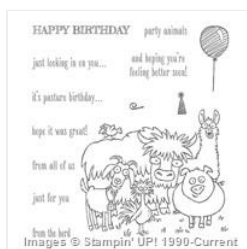

Supply List

Cindi Copeland

630-728-7062

cindicopeland@comcast.net

cindicopeland.stampinup.net

[From The Herd Photopolymer Stamp Set - 137162](#)

Price: \$15.95

[Hardwood Clear-Mount Stamp - 133035](#)