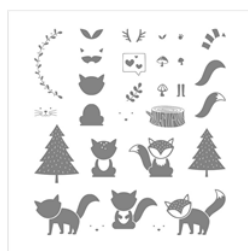

# Supply List

Margaret Knight

678-910-2480

[creativestampingwithMargaret@gmail.com](mailto:creativestampingwithMargaret@gmail.com)

[www.CreativeStampingwithMargaret.com](http://www.CreativeStampingwithMargaret.com)

[Foxy Friends  
Photopolymer  
Stamp Set -  
141549](#)

Price: \$27.00

[A Little Foxy  
Designer Series  
Paper Stack -  
141637](#)

Price: \$10.00

[Basic Gray 8-1/2"  
X 11" Cardstock -  
121044](#)

Price: \$14.00