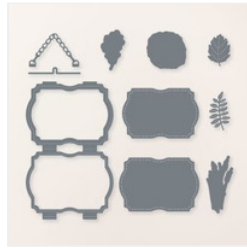

Grateful For You card Supply List

Susie Wood
(641) 660-2537
ds52wood@gmail.com
www.susiewood.stampinup.net

[Stampin' Cut & Emboss Machine - 149653](#)

Price: \$140.00

[Autumn Expressions Dies - 164055](#)

Price: \$32.00

[Encircled In Nature Dies - 163628](#)

Price: \$36.00

[Leaf Fall 3D Embossing Folder - 159847](#)

Price: \$11.00

[Specialty Plate - 154711](#)

Price: \$11.00

[Sweet Days Of Autumn 12" X 12" \(30.5 X 30.5 Cm\) Designer Series Paper - 166498](#)