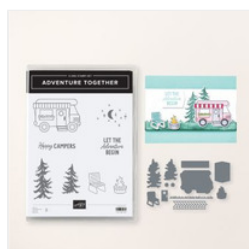

Supply List

Anne Granger

519-476-5473

agranger21@outlook.com

www.stampwithanne.com

[Adventure Together Bundle \(English\) - 164850](#)

Price: \$58.50

[Everyday Skies 6" X 6" \(15.2 X 15.2 Cm\) Designer Series Paper - 164622](#)

Price: \$17.00

[Stampin' Cut & Emboss Machine - 149653](#)

Price: \$191.00

[Textured Notes Dies - 165555](#)

Price: \$43.00

[Mini Corrugated 3D Embossing Folder - 165559](#)

Price: \$15.00

[Fresh Freesia 8-1/2" X 11" Cardstock - 155613](#)

Price: \$20.00

[Blackberry Bliss 8-1/2" X 11" Cardstock - 133675](#)

Price: \$20.00

[Basic White 8-1/2" X 11" Cardstock - 159276](#)

Price: \$18.00

[Smoky Slate 8-1/2" X 11" Cardstock - 131202](#)

Price: \$20.00