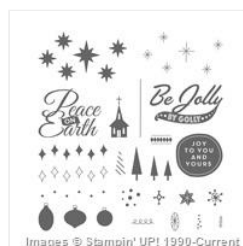

[Be Jolly, By Golly Photopolymer Stamp Set - 142134](#)

Price: $26.00