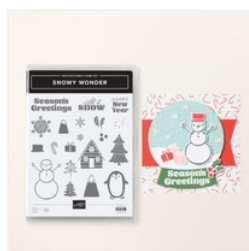

[Humble Home
Photopolymer
Stamp Set
\(English\) - 164286](#)

Price: £19.00

[Snowy Wonder
Photopolymer
Stamp Set
\(English\) - 164334](#)

Price: £19.00

[Countryside
Corners Dies -
161471](#)

Price: £27.00

[Snowflake Sky 3D
Embossing Folder
- 162026](#)

Price: £10.25

[Basic White A4
Cardstock -
159228](#)

Price: £13.00

[Shy Shamrock A4
Cardstock -
163796](#)

Price: £14.00

[Basic Gray A4
Cardstock -
121689](#)

Price: £14.00

[Balmy Blue Classic
Stampin' Pad -
147105](#)

Price: £10.25

[Gray Granite
Classic Stampin'
Pad - 147118](#)

Price: £10.25

[Early Espresso
Classic Stampin'
Pad - 147114](#)

Price: £10.25

[Lemon Lime Twist
Stampin' Blends
Combo Pack -
161682](#)

Price: £11.25