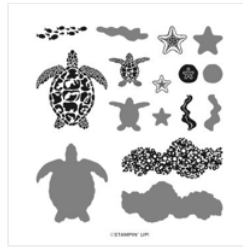

[Sea Turtle
Photopolymer
Stamp Set -
160500](#)

Price: $21.00