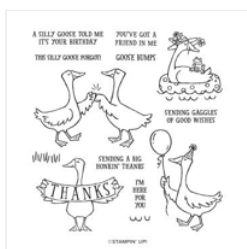

Supply List

Kim Quade
4026177955

kimgskards@gmail.com
www.kimplayswithpaper.com

Silly Goose Cling
Stamp Set
(English) - 160734

Price: \$25.00

Silly Goose
Photopolymer
Stamp Set
(English) - 160866

Price: \$25.00