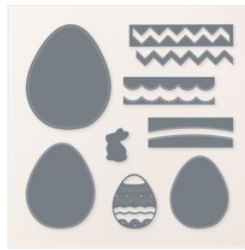

Excellent Easter Card Supply List

Polly Libby
919-357-3781

libbyscraftstudio@gmail.com
<https://libbyscraftstudio.blogspot.com/>

[Excellent Eggs
Bundle \(English\) -
162808](#)

Price: \$43.00

[Excellent Eggs
Cling Stamp Set
\(English\) - 162801](#)

Price: \$23.00

[Excellent Eggs
Dies - 162807](#)

Price: \$25.00

[Stylish Shapes
Dies - 159183](#)

Price: \$30.00

[Lighter Than Air 6"
X 6" \(15.2 X 15.2
Cm\) Designer
Series Paper -
162747](#)

Price: \$12.50