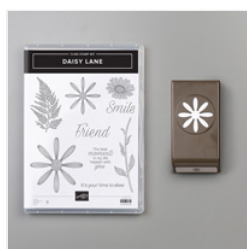

Supply List

Vicki Burdick
417 396 5145

vanilla_girl75@yahoo.com

<https://itsastampthing-vicki.blogspot.com/>

[Daisy Lane Bundle](#)
- 151118

Price: $35.00