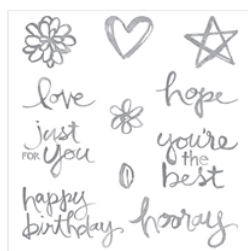

Supply List

Cindi Copeland

630-728-7062

cindicopeland@comcast.net

cindicopeland.stampinup.net

[Watercolor Words
Photopolymer
Stamp Set -
138702](#)

Price: \$26.00

[Wild Wasabi 8-1/2"
X 11" Cardstock -
108641](#)