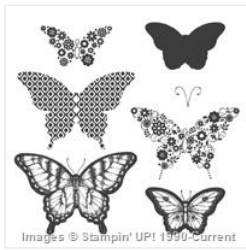

Supply List

Janina Mwawari

030 8115762

papierpotpourri@gmx.de

www.janinaspaperpotpourri.de

Papillon Potpourri
Clear-Mount
Stamp Set -
123759