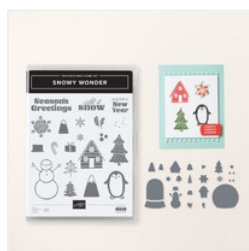

# Supply List

Patti Dolan

[patti@pspapercrafts.com](mailto:patti@pspapercrafts.com)

[www.pspapercrafts.com](http://www.pspapercrafts.com)

[Snowy Wonder Bundle \(English\) - 164125](#)

Price: \$45.75

[Peaceful Season Bundle \(English\) - 164021](#)

Price: \$52.00

[Snowy Scenes 12" X 12" \(30.5 X 30.5 Cm\) Designer Series Paper - 164333](#)

Price: \$12.50

[Festive 12" X 12" \(30.5 X 30.5 Cm\) Glimmer Paper - 164106](#)

Price: \$12.00

[Poppy Parade 8-1/2" X 11" Cardstock - 119793](#)