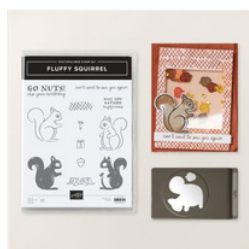

Fluffy Squirrel Fun Z Fold

Supply List

Susie Wood
 (641) 660-2537
ds52wood@gmail.com
www.susiewood.stampinup.net

[Fluffy Squirrel Bundle \(English\) - 165819](#)

Price: \$41.25

[Fluffy Squirrel Photopolymer Stamp Set \(English\) - 165812](#)

Price: \$20.00

[Fluffy Squirrel Builder Punch - 165818](#)

Price: \$26.00

[2-3/8" \(6 Cm\) Circle Punch - 161354](#)

Price: \$25.00

[Labeled With Love Punch - 163569](#)

Price: \$25.00

[Simply Scored Scoring Tool - 122334](#)