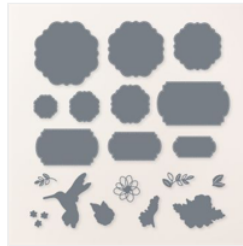

## Supply List

Polly Libby  
919-357-3781

[libbyscraftstudio@gmail.com](mailto:libbyscraftstudio@gmail.com)  
<https://libbyscraftstudio.blogspot.com/>

[Thoughtful Expressions Bundle \(English\) - 162822](#)  
Price: \$55.75

[Thoughtful Expressions Cling Stamp Set \(English\) - 162815](#)  
Price: \$25.00

[Thoughtful Expressions Dies - 162821](#)  
Price: \$37.00

[Stylish Shapes Dies - 159183](#)  
Price: \$30.00

[Unbounded Beauty 12" X 12" \(30.5 X 30.5 Cm\) Designer Series Paper - 163372](#)  
Price: \$12.50