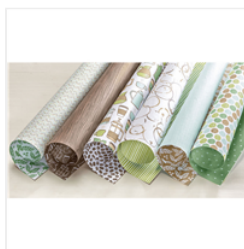

Price: \$21.00

Coffee Break
Designer Series
Paper - 144155

Price: \$11.00

Real Red 8-1/2" X
11" Cardstock -
102482

Price: \$10.00

Soft Sky 8-1/2" X
11" Cardstock -
131203

Price: \$8.00

Soft Sky Classic
Stampin' Pad -
131181