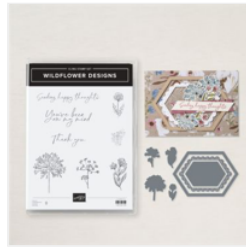

Wilflower Designs Card

Supply List

Barbara Greenlee
214-395-5586

Barbara@GreenMoonStampStudio.com
GreenMoonStampStudio.com

[Wildly Flowering Suite Collection \(English\) - 163339](#)

Price: \$78.00

[Wildflower Designs Bundle \(English\) - 163334](#)

Price: \$47.50

[Wildly Flowering 12" X 12" \(30.5 X 30.5 Cm\) Designer Series Paper - 163323](#)

Price: \$12.50

[Adhesive-Backed Textured Dots - 163338](#)

Price: \$8.00

[Natural 3/8" \(1 Cm\) Polka Dot Trim - 163465](#)