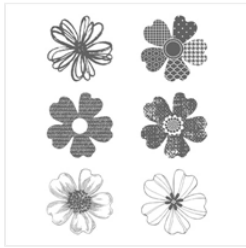

# Supply List

Tricia Chuba  
[pchuba@hotmail.com](mailto:pchuba@hotmail.com)  
<https://butterdishdesigns.com/>

[Flower Shop  
Clear-Mount  
Stamp Set -  
130942](#)

Price: \$18.00

[Sweet Taffy  
Designer Series  
Paper - 133693](#)

Price: \$10.95

[Rich Razzleberry  
8-1/2" X 11"  
Cardstock -  
115316](#)

Price: \$9.25

[Whisper White 8-  
1/2" X 11"  
Cardstock -  
100730](#)

Price: \$9.75

[Whisper White  
Medium Envelopes  
- 107301](#)