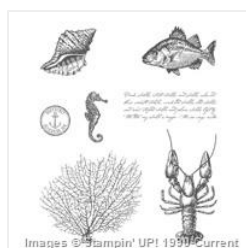

[By The Tide Wood-Mount Stamp Set - 131910](#)

Price: $49.00