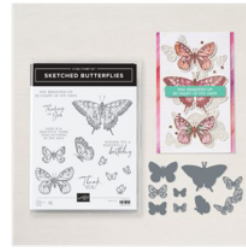

Chantilly Lace Make'n'Take Supply List

Barbara Greenlee
214-395-5586

Barbara@GreenMoonStampStudio.com
GreenMoonStampStudio.com

[Chantilly Lace
Cling Stamp Set
\(English\) - 163683](#)

Price: \$23.00

[Layering Leaves
Photopolymer
Stamp Set
\(English\) - 161277](#)

Price: \$24.00

[Bough Punch -
157711](#)

Price: \$24.00

[Sketched
Butterflies Bundle
\(English\) - 163492](#)

Price: \$49.50

[Basic Gray &
Smoky Slate
Pearls - 163416](#)

Price: \$7.50

[Metallics Wow!
Embossing
Powder - 165678](#)