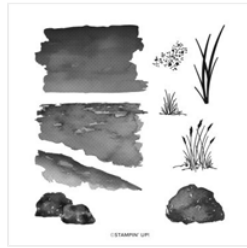

[Oceanfront Photopolymer Stamp Set - 157862](#)

Price: \$22.00

[Basic White 8-1/2" X 11" Thick Cardstock - 159229](#)

Price: \$17.00

[Basic White 8-1/2" X 11" Cardstock - 159276](#)

Price: \$13.00

[So Saffron Classic Stampin' Pad - 147109](#)