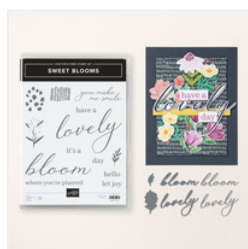

# Supply List

Peggy Noe

[peggy@prettypapercards.com](mailto:peggy@prettypapercards.com)

<http://prettypapercards.com>

[Sweet Blooms Bundle \(English\) - 165189](#)

Price: \$51.25

[Basic White 8-1/2" X 11" Cardstock - 166780](#)

Price: \$14.00

[Blackberry Bliss 8-1/2" X 11" Cardstock - 133675](#)

Price: \$14.00

[Bubble Bath 8-1/2" X 11" Cardstock - 161718](#)

Price: \$14.00

[Florals In Bloom 12" X 12" \(30.5 X 30.5 Cm\) Designer Series Paper - 165175](#)