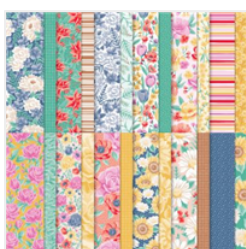

[Stitched So Sweetly Dies - 151690](#)

Price: \$32.00

[Rectangle Stitched Dies - 151820](#)

Price: \$35.00

[Everyday Label Punch - 144668](#)

Price: \$18.00

[Flowers For Every Season 6" X 6" \(15.2 X 15.2 Cm\) Designer Series Paper - 152486](#)

Price: \$11.50

[So Saffron 8-1/2" X 11" Cardstock - 105118](#)

Price: \$9.25

[Whisper White 8-1/2" X 11" Cardstock - 100730](#)

Price: \$9.75

[Magenta Madness 8-1/2" X 11" Cardstock - 153080](#)

Price: \$8.75