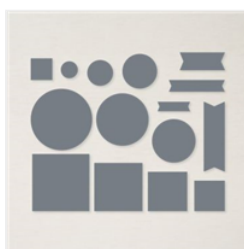

Price: £18.00

Stylish Shapes
Dies - 159183

Price: £28.00

Pacific Point A4
Cardstock -
116202

Price: £8.75

Crumb Cake A4
Cardstock -
121685

Price: £8.75

Basic White A4
Cardstock -
159228