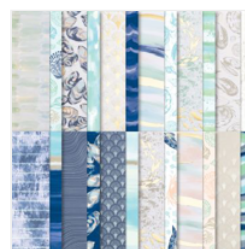

Supply List

Patti Dolan

patti@pspapercrafts.com

www.pspapercrafts.com

[Seaside Bay Cling Stamp Set \(English\) - 160436](#)

Price: \$26.00

[On The Horizon Cling Stamp Set \(English\) - 157770](#)

Price: \$23.00

[Lighthouse Dies - 158906](#)

Price: \$34.00

[By The Bay 6" X 6" \(15.2 X 15.2 Cm\) Specialty Designer Series Paper - 160434](#)

Price: \$15.00

[Night Of Navy 8-1/2" X 11" Cardstock - 100867](#)

Price: \$14.00