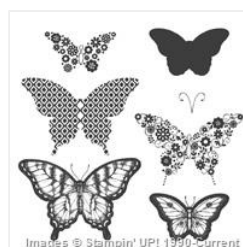

[Papillon Potpourri Clear-Mount Stamp Set - 123759](#)

Price: $15.00