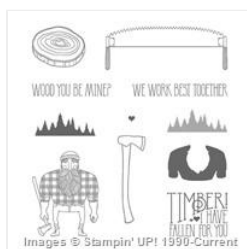

Supply List

krista frattin

780-289-0816

kristafrattin@yahoo.com

www.stampindolce.com

[Wood You Be Mine Photopolymer Stamp Set - 137134](#)

Price: $29.95