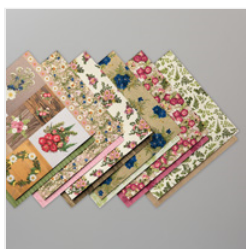

Supply List

Patty Chenail
860-933-3318
stampthis2004@yahoo.com
www.stampppattys.com

[Pressed Petals
Specialty Designer
Series Paper -
149500](#)

Price: \$14.50

[Silver Foil-Edged
Cards & Envelopes
- 147900](#)

Price: \$10.00

[Gold Foil-Edged
Cards & Envelopes
- 147901](#)

Price: \$10.00

[Pressed Petals
Specialty Washi
Tape - 149585](#)

Price: \$7.50

[Stampin'
Dimensionals -
104430](#)

Price: \$4.00