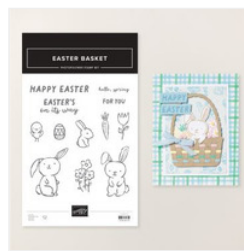

Supply List

Patti Dolan

patti@pspapercrafts.com

www.pspapercrafts.com

[Easter Joy 12" X 12" \(30.5 X 30.5 Cm\) Specialty Designer Series Paper - 166939](#)

Price: \$16.50

[Balmy Blue 8-1/2" X 11" Cardstock - 146982](#)

Price: \$14.00

[Basic White 8-1/2" X 11" Cardstock - 166780](#)

Price: \$14.00

[Easter Basket Photopolymer Stamp Set \(English\) - 166940](#)

Price: \$19.00

[Beautiful Pattern Embossing Folder - 167097](#)

Price: \$10.50

[Nested Essentials Dies - 161597](#)

Price: \$34.00

[Balmy Blue Classic Stampin' Pad - 147105](#)

Price: \$11.00

[Tuxedo Black Memento Ink Pad - 132708](#)

Price: \$8.00

[Shy Shamrock Stampin' Blends Combo Pack - 163825](#)