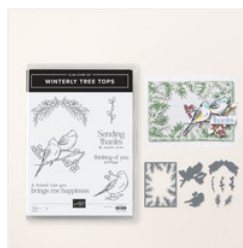

[Winterly Tree Tops Bundle (English) - 164066](#)

Price: $55.75