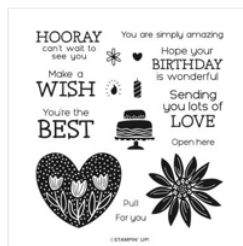

Price: \$20.00

[Hooray For Surprises Photopolymer Stamp Set \(English\) - 162851](#)

Price: \$20.00

[Hooray For Surprises Dies - 162857](#)

Price: \$32.00

[Thoughtful Expressions Cling Stamp Set \(English\) - 162815](#)