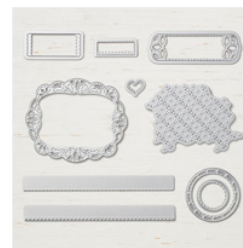

Price: \$11.00

Lovely Lipstick 8-
1/2" X 11"
Cardstock -
146970

Price: \$8.75

Lovely Lipstick
Classic Stampin'
Pad - 147140

Price: \$7.50

Flirty Flamingo
Classic Stampin'
Pad - 147052

Price: \$9.00

Tuxedo Black
Memento Ink Pad -
132708

Price: \$6.50

Wink Of Stella
Clear Glitter Brush
- 141897

Price: \$8.00

Layering Ovals
Dies - 141706

Price: \$35.00

Stitched Shapes
Dies - 145372

Price: \$30.00

Stitched Labels
Dies - 146828