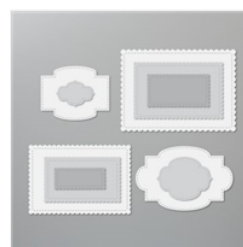

Price: \$12.25

Highland Heather  
8-1/2" X 11"  
Cardstock -  
146986

Price: \$12.75

So Saffron 8-1/2"  
X 11" Cardstock -  
105118

Price: \$12.75

Basic White 8-1/2"  
X 11" Cardstock -  
159276

Price: \$14.00

Sweet Talk 12" X  
12" (30.5 X 30.5  
Cm) Designer  
Series Paper -  
157616

**Sale: \$6.30**

Price: \$15.75

Pastel Pearls -  
154571

Price: \$9.00

Baker's Twine  
Essentials Pack -  
155475

Price: \$15.00

Stitched So  
Sweetly Dies -  
151690